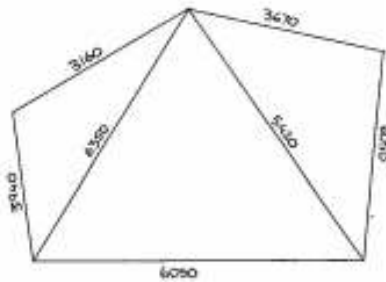

33 Rust Gold Z16 Rainbow
3mm SS wire, D rings
Curves on all sides.
$512