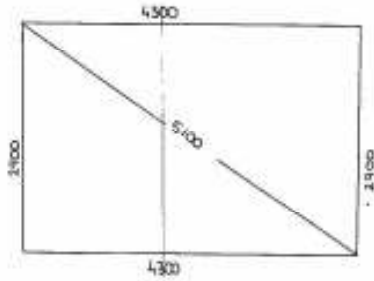

44 Black Dri Z Rainbow
Waterproof fabric
3mm SS wire, D rings
Curves on all sides.
$463