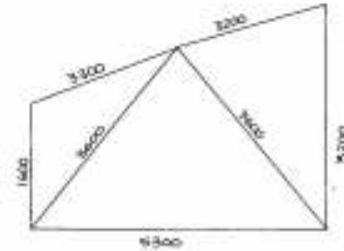

19 Salmon PolyFab 90  
 3 mm SS wire, D rings  
 1500mm Trace cable  
 Curves on all sides  
 \$341

39 Black Z16 Rainbow  
 3mm SS wire, D rings  
 Curves on all sides  
 \$349

37 Desert Sands Z16 Rainbow  
 5 mm galvanised wire,  
 SS D rings, curves all sides  
 \$349