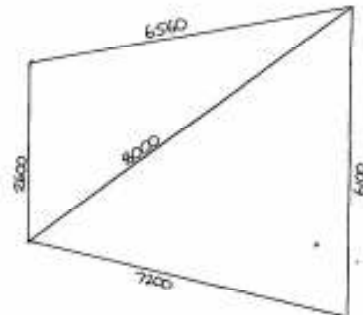

30 Black Z16 Rainbow
3mm SS wire, D rings
Curves on all sides.
$492