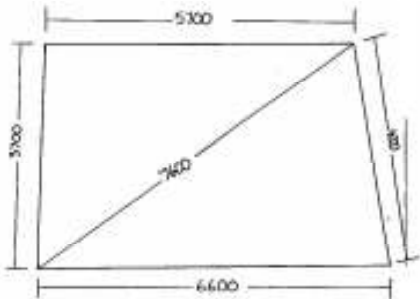

12 Teracotta 70% UV
3mm SS wire, D rings
Curves on all sides
$415