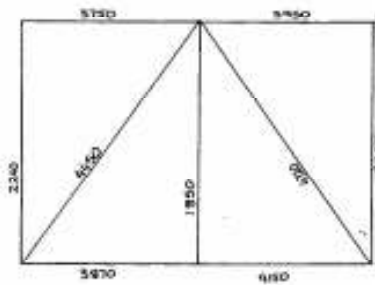

31 Mist Green Z16 Rainbow
3mm SS wire, D rings
Curves on all sides.
$474