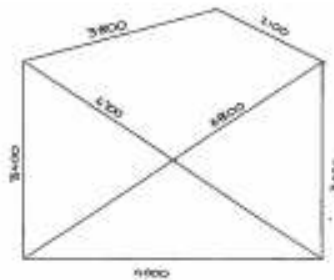

19 Salmon PolyFab 90  
 3 mm SS wire, D rings  
 1500mm Trace cable  
 Curves on all sides  
 \$341

39 Black Z16 Rainbow  
 3mm SS wire, D rings  
 Curves on all sides  
 \$349

37 Desert Sands Z16 Rainbow  
 5 mm galvanised wire,  
 SS D rings, curves all sides  
 \$349