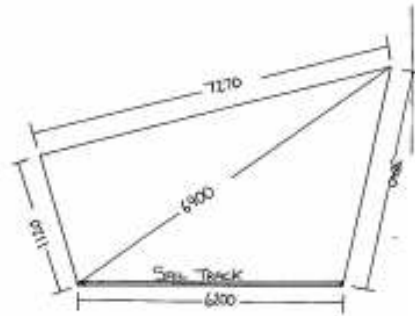

17 Royal Blue Z16 Rainbow
3mm SS wire, D rings
Curves on all sides.
$379