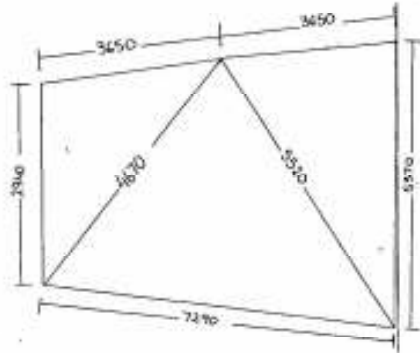

15 Black Z16 Rainbow  
3mm SS wire, D rings  
Sail track, curves on  
3 sides.  
\$434

13 Black Z16 Rainbow  
3mm SS wire, D Rings  
Curves on all sides.  
\$454

24 Royal Blue Polyfab 90  
3mm SS wire, D rings  
Curves on all sides  
\$456