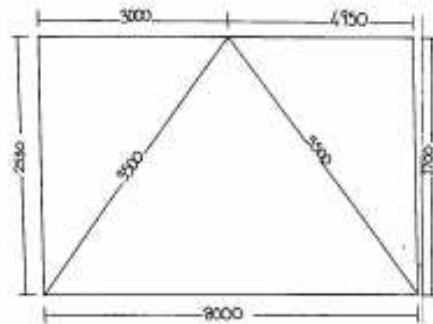

60 Champagne Z16 Rainbow
5mm SS wire, D rings
Curves on all sides.
$505