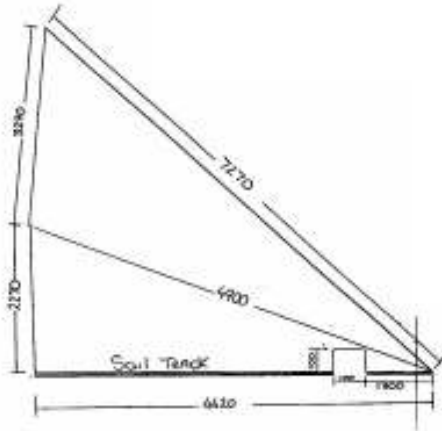

46 Rainforest Z16 Rainbow  
 3 mm SS wire, D rings  
 Curves on all sides  
 \$329

**Sold**

59 Navy Blue Z16 Rainbow  
 3mm SS wire, D rings,  
 sail track, Gutter cut-out,  
 Curves on 3 sides.  
 \$374