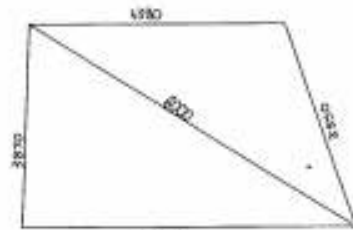

46 Rainforest Z16 Rainbow
3 mm SS wire, D rings
Curves on all sides
$329