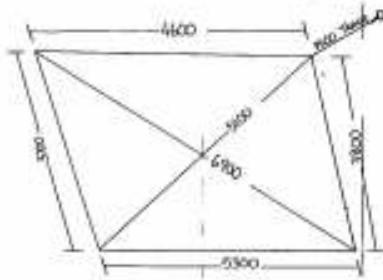

19 Salmon PolyFab 90
3 mm SS wire, D rings
1500mm Trace cable
Curves on all sides
$341