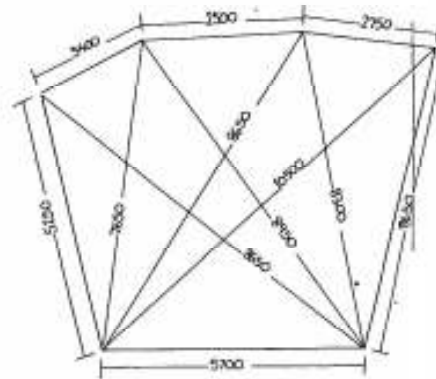

61 Rainforest Z16 Rainbow
3mm SS wire, D rings
Curves on all sides.
$696