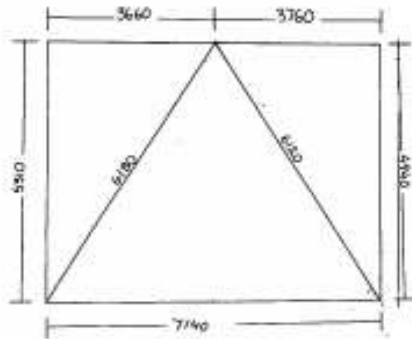

20 Charcoal PolyFab 90
3mm SS wire, D rings
Curves on all sides
$503