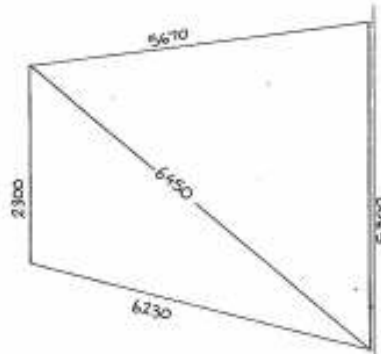

63 Black Z16 Rainbow
3mm SS wire, D rings
Curves on all sides
$406