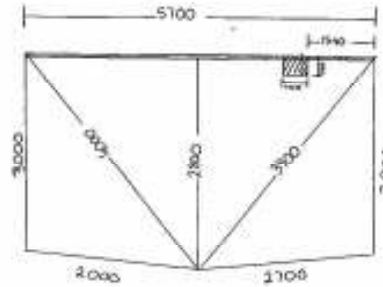

8 Sahara SuperShade Plus
3 mm SS wire, D rings
Curves on all sides
\$322

11 Navy Blue Polyfab 90
3 mm SS wire, D rings
Curves on all sides
\$329

34 Charcoal Z16 Rainbow
3 mm SS wire, D rings
Curves on all sides
\$330

40 Turquoise Dri Z
 Waterproof with Trace
 3mm SS wire, D rings
 600 deep curve on one
 side, 7.5% curves on
 other 3 sides.
 \$357

68 Charcoal Z16 Rainbow
 Sail track, 3mm SS wire
 D rings, curves on 3 sides
 Gutter cut out.
 \$357