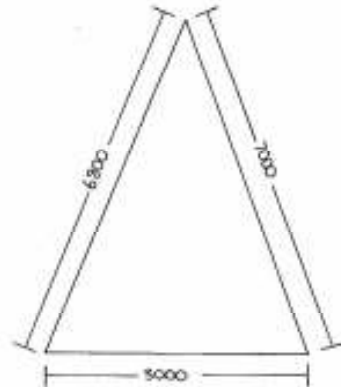

8 Sahara SuperShade Plus
3 mm SS wire, D rings
Curves on all sides
\$322

11 Navy Blue Polyfab 90
3 mm SS wire, D rings
Curves on all sides
\$329

34 Charcoal Z16 Rainbow
3 mm SS wire, D rings
Curves on all sides
\$330