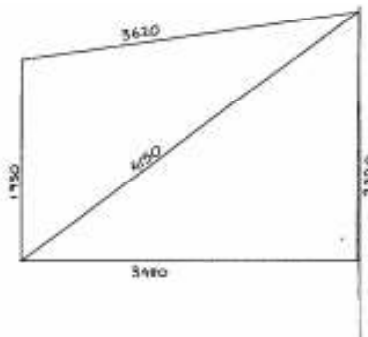

Choice of colours - \$120 for 3.6metre long one

6 Black Z16 Rainbow
3mm SS wire, D rings
& sail track, curves
on two sides
\$229

49 Sahara Com 95
3mm SS wire, D rings
curves on all sides
\$231

54 Royal Blue Supashade
3mm SS wire, D rings
Curves on all sides
\$231