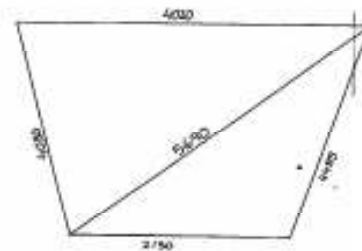

58 Rust Gold Ozone
3 mm SS wire, D rings
Curves on all sides
$304