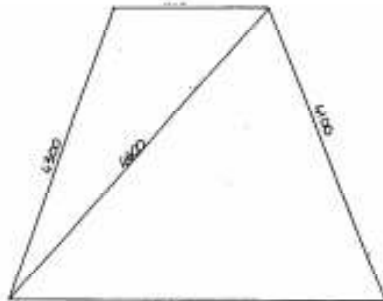

50 Terracotta Z16 Rainbow
3 mm SS wire, D rings
Curves on all sides.
$270