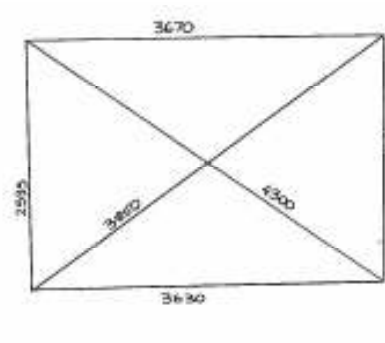

Choice of colours - \$120 for 3.6metre long one

6 Black Z16 Rainbow
3mm SS wire, D rings
& sail track, curves
on two sides
\$229

49 Sahara Com 95
3mm SS wire, D rings
curves on all sides
\$231

54 Royal Blue Supashade
3mm SS wire, D rings
Curves on all sides
\$231