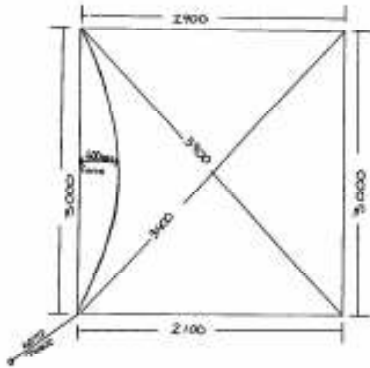

8 Sahara SuperShade Plus
3 mm SS wire, D rings
Curves on all sides
\$322

11 Navy Blue Polyfab 90
3 mm SS wire, D rings
Curves on all sides
\$329

34 Charcoal Z16 Rainbow
3 mm SS wire, D rings
Curves on all sides
\$330

40 Turquoise Dri Z
 Waterproof with Trace
 3mm SS wire, D rings
 600 deep curve on one
 side, 7.5% curves on
 other 3 sides.
 \$357

68 Charcoal Z16 Rainbow
 Sail track, 3mm SS wire
 D rings, curves on 3 sides
 Gutter cut out.
 \$357