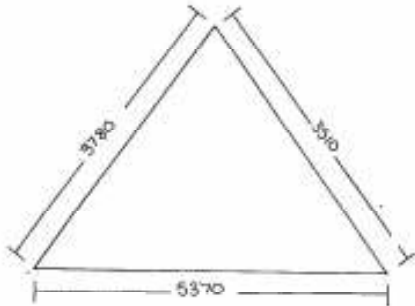

9 Gumleaf Com 95
3 mm SS wire, D rings
Curves on all sides
$238