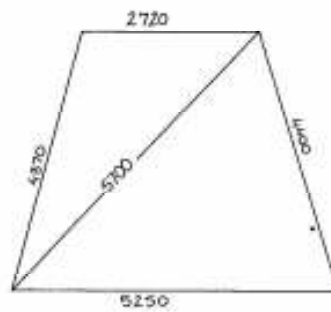

8 Sahara SuperShade Plus
3 mm SS wire, D rings
Curves on all sides
\$322

11 Navy Blue Polyfab 90
3 mm SS wire, D rings
Curves on all sides
\$329

34 Charcoal Z16 Rainbow
3 mm SS wire, D rings
Curves on all sides
\$330