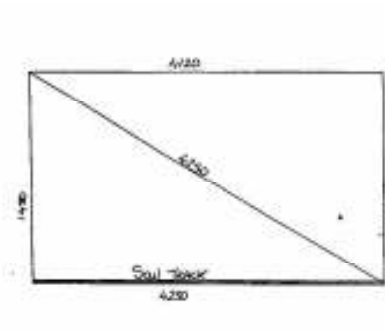

57 Green & White
stripe Com 95
Sail track 3mm
SS wire, D rings
Curves on 3 sides
$231