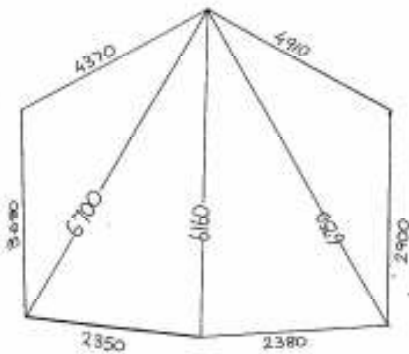

64 Black Z16 Rainbow
webbing sail, small D rings
$360