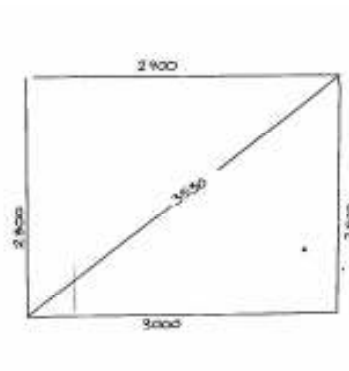

32 Desert Sands PolyFab 90
3 mm SS wire, D rings
Curves all sides
$240