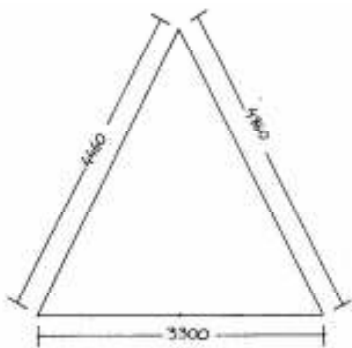

21 Terracotta com 95
3 mm SS wire, D rings
Curves on all sides
$237