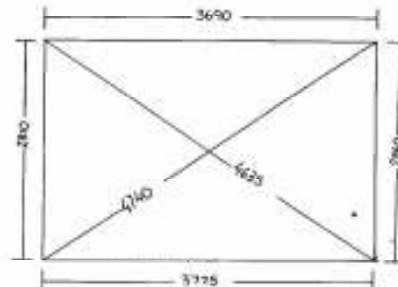

10
3 m
Cur

Sold

$280