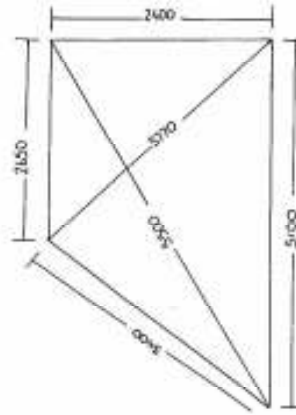

21 Terracotta com 95
3 mm SS wire, D rings
Curves on all sides
\$237

32 Desert Sands PolyFab 90
3 mm SS wire, D rings
Curves all sides
\$240

67 Caravan Roof Awning
Sail track and corner
eyelets.
\$260

7 Terracotta Z16
Rainbow 3mm SS wire,
D rings, curves on
all sides \$270