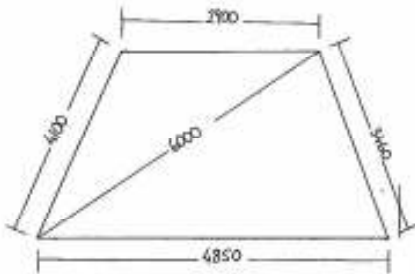

11 Navy Blue Polyfab 90
3 mm SS wire, D rings
Curves on all sides
$329