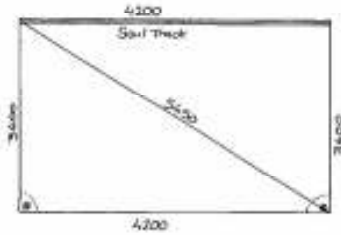

67 Caravan Roof Awning
Sail track and corner
eyelets.
$260